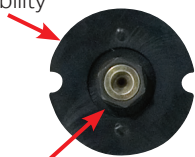

# FORCE4®

Meet the New Force in Concrete Cutting

From the company that revolutionized concrete chain saws comes a revolution in diamond chains: FORCE4. Designed to be used only with the FORCE4 system, it is the strongest, longest lasting diamond chain ever made. Available in eight configurations to meet most concrete cutting challenges.

## FORCE4® DRIVE SPROCKET

Upgraded guide ring design distributes load for greater durability

Tool steel alloy guarantees exceptional strength, life, and abrasion resistance

## FORCE4 GUIDE BAR

Laser-cut internal water channels keep the nose sprocket lubricated

Deep groove stabilizes FORCE4's chassis for straighter, cleaner cuts

Available in 10-, 15-, 20-, and 25-inch cutting depths