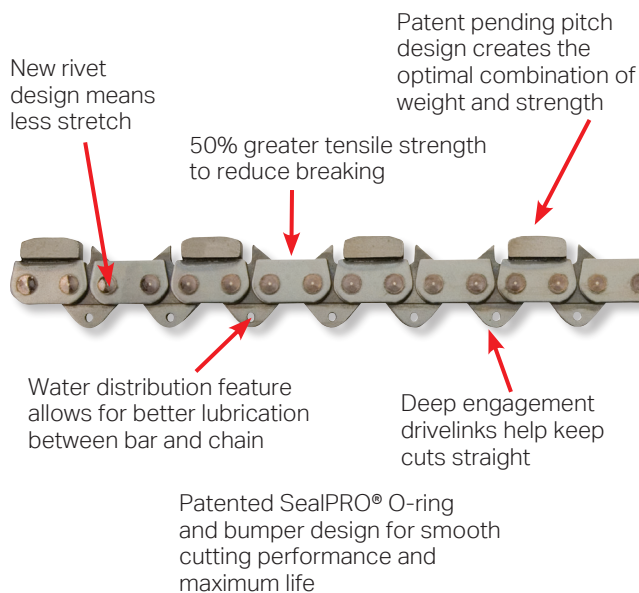

Diamond Tools and Equipment

ICSDIAMONDTOOLS.COM | 800.321.1240