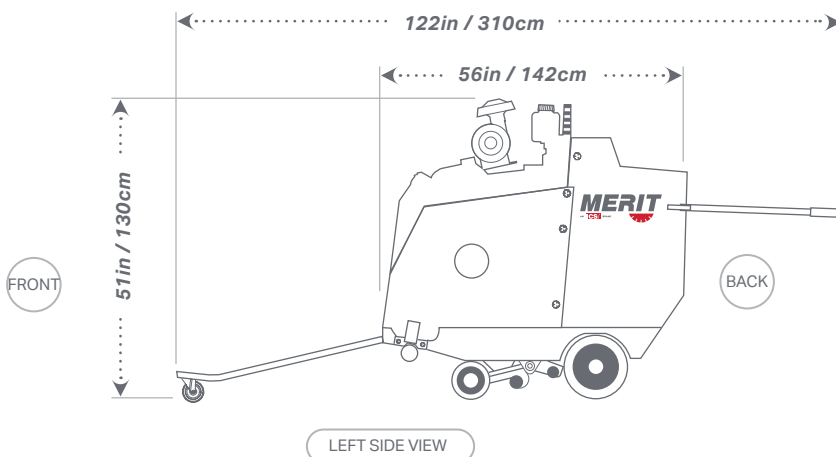

M800EX-87G - GAS POWER

14in- 48in
35cm - 122cm
21.5in / 55cm Max Cut

*41.500in / 105.5cm Standard
 40.300in / 102cm QD w/components
 38in / 96.5cm QD (Flush) w/components

SPECIFICATIONS	Raise & Lower Control	Button or standard
	Air Filter	2 stage
	Blade Mounting	Left and right
	Blade Shaft Drive	1in / 2.54cm with 6in / 15cm arbors
	Approx. Weight	1900lbs. / 862kg.
	Drive Speed	0-240 FPM
	Depth Control	Mechanical
	Arbor Size	1in / 2.5cm
Engine Manufacturer	Kubota	
Fuel Capacity	8 gallons / 30L	

BLADE GUARD	BLADE GUARD
IN	CM
14 x 2	35.5 x 5
18 x 2	46 x 5
20 x 2	50 x 5
24 x 2	61 x 5
26 x 2	66 x 5
30 x 3	76 x 7
32 x 3	81 x 7
36 x 3	91 x 7
42 x 3	107 x 7
48 x 3	122 x 7

800EX SERIES - 87HP - GAS - FRONT & REAR PIVOT - 4 SPEED

Part Number	Description
M800EX-87G-R4-1210	M800EX, 87HP, GAS, REAR PIVOT, 4 SPEED, STANDARD CONTROL, QUICK DISCONNECT BLADE MOUNT, LIGHT KIT,
M800EX-87G-R4-2210	M800EX, 87HP, GAS, REAR PIVOT, 4 SPEED, BUTTON CONTROL, QUICK DISCONNECT BLADE MOUNT, LIGHT KIT,
M800EX-87G-F4-1210	M800EX, 87HP, GAS, FRONT PIVOT, 4 SPEED, STANDARD CONTROL, QUICK DISCONNECT BLADE MOUNT, LIGHT KIT,
M800EX-87G-F4-2210	M800EX, 87HP, GAS, FRONT PIVOT, 4 SPEED, BUTTON CONTROL, QUICK DISCONNECT BLADE MOUNT, LIGHT KIT,