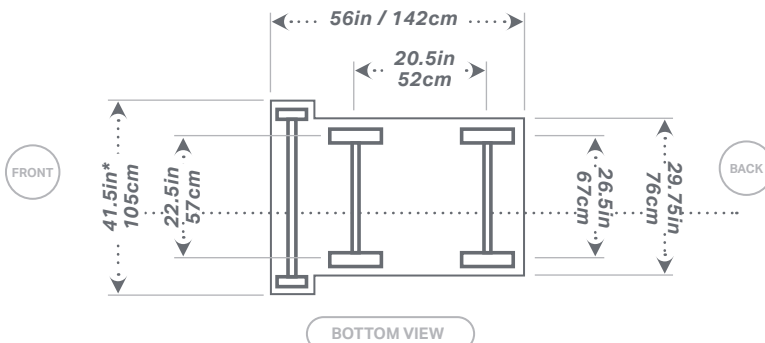

M800EX-87G - GAS POWER

14in- 48in
35cm - 122cm
21.5in / 55cm Max Cut

*41.500in / 105.5cm Standard
 40.300in / 102cm QD w/components
 38in / 96.5cm QD (Flush) w/components

SPECIFICATIONS	Raise & Lower Control	Button or standard
	Air Filter	2 stage
	Blade Mounting	Left and right
	Blade Shaft Drive	1in / 2.54cm with 6in / 15cm arbors
	Approx. Weight	1900lbs. / 862kg.
	Drive Speed	0-240 FPM
	Depth Control	Mechanical
	Arbor Size	1in / 2.5cm
Engine Manufacturer	Kubota	
Fuel Capacity	8 gallons / 30L	

BLADE GUARD	BLADE GUARD
IN	CM
14 x 2	35.5 x 5
18 x 2	46 x 5
20 x 2	50 x 5
24 x 2	61 x 5
26 x 2	66 x 5
30 x 3	76 x 7
32 x 3	81 x 7
36 x 3	91 x 7
42 x 3	107 x 7
48 x 3	122 x 7

800EX SERIES - 87HP - GAS - FRONT & REAR PIVOT - 4 SPEED

Part Number	Description
M800EX-87G-R4-1210	M800EX, 87HP, GAS, REAR PIVOT, 4 SPEED, STANDARD CONTROL, QUICK DISCONNECT BLADE MOUNT, LIGHT KIT,
M800EX-87G-R4-2210	M800EX, 87HP, GAS, REAR PIVOT, 4 SPEED, BUTTON CONTROL, QUICK DISCONNECT BLADE MOUNT, LIGHT KIT,
M800EX-87G-F4-1210	M800EX, 87HP, GAS, FRONT PIVOT, 4 SPEED, STANDARD CONTROL, QUICK DISCONNECT BLADE MOUNT, LIGHT KIT,
M800EX-87G-F4-2210	M800EX, 87HP, GAS, FRONT PIVOT, 4 SPEED, BUTTON CONTROL, QUICK DISCONNECT BLADE MOUNT, LIGHT KIT,