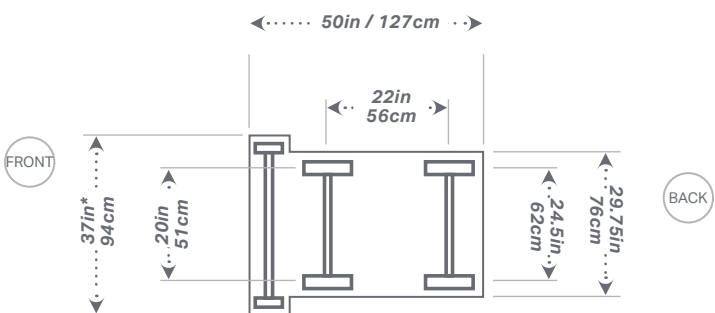

M600EX-61G - GAS POWER

LEFT SIDE VIEW

BOTTOM VIEW

*36.625in / 93cm Standard
 35.425in / 90cm QD w/components
 33.125in / 84cm QD (Flush) w/components

14in - 48in
35cm - 122cm

2.1in/55cm Max Cut

SPECIFICATIONS

Raise & Lower Control	Button or standard
Air Filter	N/A
Blade Mounting	Left and right
Blade Shaft Drive	1in / 2.5cm or with 5in/ 13cm arbors
Approx. Weight	1750lbs. / 794kg.
Drive Speed	0-240 FPM
Depth Control	Mechanical
Arbor Size	1in / 2.5cm
Engine Manufacturer	Kubota
Fuel Capacity	6.5 gallons / 25L

BLADE GUARD IN	BLADE GUARD CM
14 x 2	35.5 x 5
18 x 2	46 x 5
20 x 2	50 x 5
24 x 2	61 x 5
26 x 2	66 x 5
30 x 3	76 x 7
32 x 3	81 x 7
36 x 3	91 x 7
42 x 3	107 x 7
48 x 3	122 x 7

600EX SERIES - 61HP - GAS - FRONT PIVOT - 4 SPEED