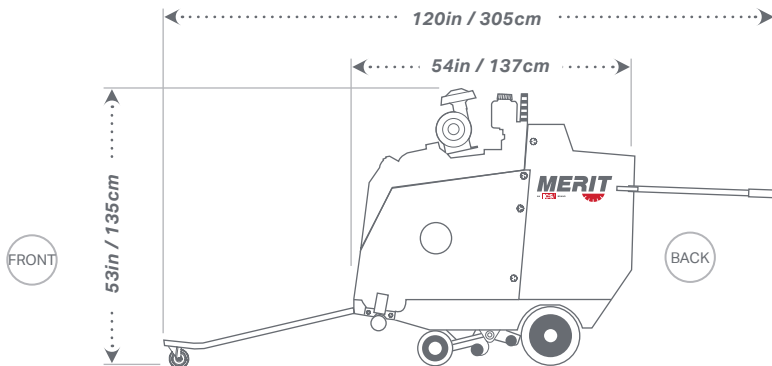

M600EX-61G - GAS POWER

LEFT SIDE VIEW

BOTTOM VIEW

*36.625in / 93cm Standard
 35.425in / 90cm QD w/components
 33.125in / 84cm QD (Flush) w/components

14in - 48in
35cm - 122cm

2.1in/55cm Max Cut

SPECIFICATIONS

Raise & Lower Control	Button or standard
Air Filter	N/A
Blade Mounting	Left and right
Blade Shaft Drive	1in / 2.5cm or with 5in/ 13cm arbors
Approx. Weight	1750lbs. / 794kg.
Drive Speed	0-240 FPM
Depth Control	Mechanical
Arbor Size	1in / 2.5cm
Engine Manufacturer	Kubota
Fuel Capacity	6.5 gallons / 25L

BLADE GUARD IN	BLADE GUARD CM
14 x 2	35.5 x 5
18 x 2	46 x 5
20 x 2	50 x 5
24 x 2	61 x 5
26 x 2	66 x 5
30 x 3	76 x 7
32 x 3	81 x 7
36 x 3	91 x 7
42 x 3	107 x 7
48 x 3	122 x 7

600EX SERIES - 61HP - GAS - FRONT PIVOT - 4 SPEED