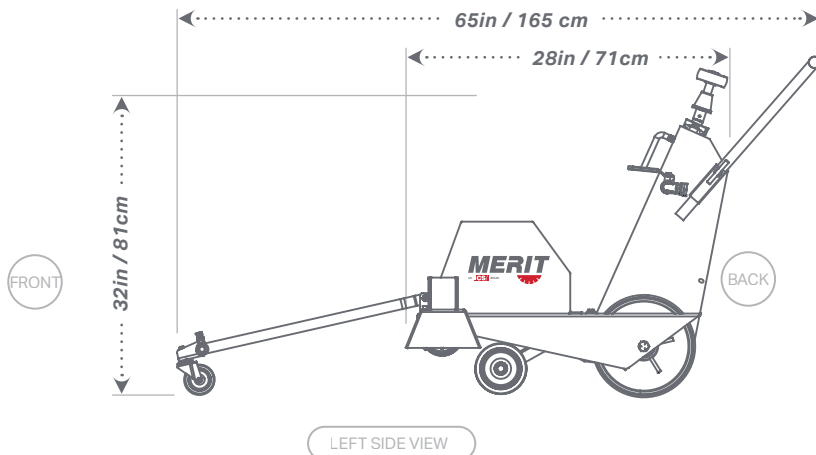

## M100W-10E - ELECTRIC POWER

**14in - 24in**  
**35cm - 61cm**

**10in/25cm Max Cut**

### SPECIFICATIONS

<b>Raise &amp; Lower Control</b>	Manual
<b>Air Filter</b>	N/A
<b>Blade Mounting</b>	Left and right
<b>Blade Shaft Drive</b>	1in / 2.5cm with 4in / 10cm arbors
<b>Approx. Weight</b>	336lbs. / 152kg.
<b>Drive Speed</b>	Push
<b>Depth Control</b>	Manual
<b>Spindle Size</b>	1.25in / 3cm with tapered roller bearings
<b>Arbor Size</b>	1in / 2.5cm
<b>Engine Manufacturer</b>	Baldor
<b>Voltage</b>	480V 3-phase

BLADE GUARD IN	BLADE GUARD CM
14 x 2	35.5 x 5
18 x 2	46 x 5
20 x 2	50 x 5
24 x 2	61 x 5

Part Number	Description
M100W-10E-P	M100W, 10HP, ELECTRIC, PUSH FLAT SAW