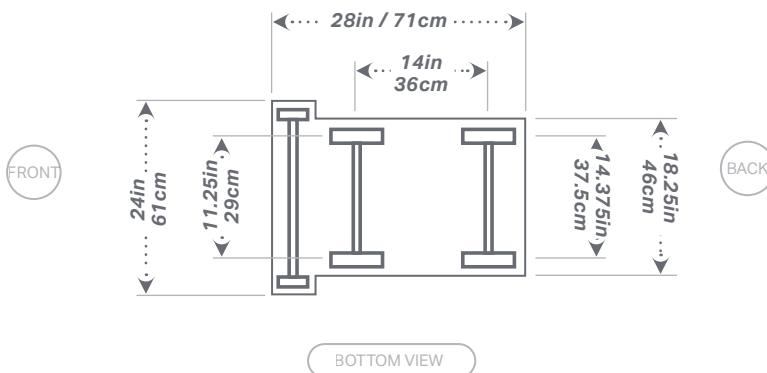

## M100W-10E - ELECTRIC POWER

**14in - 24in**  
**35cm - 61cm**

**10in/25cm Max Cut**

### SPECIFICATIONS

<b>Raise &amp; Lower Control</b>	Manual
<b>Air Filter</b>	N/A
<b>Blade Mounting</b>	Left and right
<b>Blade Shaft Drive</b>	1in / 2.5cm with 4in / 10cm arbors
<b>Approx. Weight</b>	336lbs. / 152kg.
<b>Drive Speed</b>	Push
<b>Depth Control</b>	Manual
<b>Spindle Size</b>	1.25in / 3cm with tapered roller bearings
<b>Arbor Size</b>	1in / 2.5cm
<b>Engine Manufacturer</b>	Baldor
<b>Voltage</b>	480V 3-phase

BLADE GUARD IN	BLADE GUARD CM
14 x 2	35.5 x 5
18 x 2	46 x 5
20 x 2	50 x 5
24 x 2	61 x 5

Part Number	Description
M100W-10E-P	M100W, 10HP, ELECTRIC, PUSH FLAT SAW